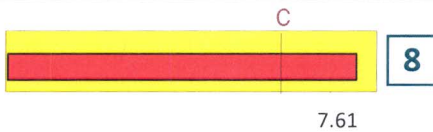

Opportunity to Learn

Do students and families believe their school is a good place to attend and learn?

A