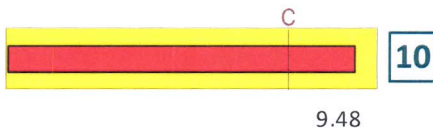

Improvement of Lowest-Performing Students

Are the lowest-performing students improving more or less than expected?

A